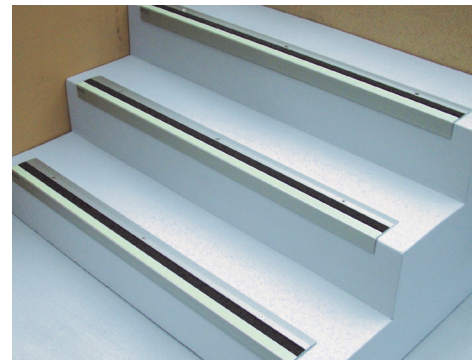

**WE CARE ABOUT
YOUR HEALTH AND
SAFETY**

Ecosmart
warehouse.com

0800 007 ECO
CALL NOW WITH YOUR ENQUIRIES

- **PRE-SCHOOL**
- **PRIMARY**
- **INTERMEDIATE**
- **SECONDARY**
- **UNIVERSITIES**

Classic Rubbish Bin

D 500mm
H 935mm

- Long Lasting rotomoulded bin with UV inhibitors
- Perspex flaps available separately to help to contain odours, and prevent access by flies and wasps
- Chains available separately to connect base to lid and prevent theft or damage
- Bin liners keep bins clean & tidy. Easy Removal and disposal, purchase separately
- Dyna Post mouting

Grey Forest Yellow Red Blue

Recycling Labels

- Set up your own recycle station. (We can help)
- Custom made to order. Personalise your labels by adding your school logo.
- Labels are made from long lasting self adhesive stock & laminated for longevity.
- Check our website for other options.
- Small A5 size labels for lids & A4 for front.

Stair Nosing

Safety Glow - Glow in the dark edging

Meet Your Health & Safety Requirements

Service Trolleys - 1, 2 & 3 Tier

3 Tier Service Trolley

- Maneuverable
- Strong & Lightweight
- Hx720 Wx505 Lx900

Utility Cart
914mm Lx610 Wx819 H
Also Available :
760 mm Lx610 Wx819 H
Capacity 227 Kg

Hand Trolley

- 520x810mm (holds 100kg)
- 600x900mm (holds 250kg*)
- *Collapsible handle
- Moving furniture or chairs
- Trolleys to meet every purpose

Standard, traditional, cleaning trolley.

- Heavy duty construction & good quality wheels.
- Colours may vary.