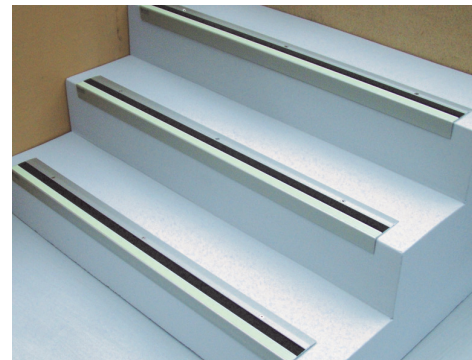

**WE CARE ABOUT
YOUR HEALTH AND
SAFETY**

Ecosmart
warehouse.com

0800 007 ECO
CALL NOW WITH YOUR ENQUIRIES

- PRE-SCHOOL
- PRIMARY
- INTERMEDIATE
- SECONDARY
- UNIVERSITIES

Classic Rubbish Bin

D 500mm
H 935mm

- Long Lasting rotomoulded bin with UV inhibitors
- Perspex flaps available separately to help to contain odours, and prevent access by flies and wasps
- Chains available separately to connect base to lid and prevent theft or damage
- Bin liners keep bins clean & tidy. Easy Removal and disposal, purchase separately
- Dyna Post mouting

Grey Forest Yellow Red Blue

Recycling Labels

- Set up your own recycle station. (We can help)
- Custom made to order. Personalise your labels by adding your school logo.
- Labels are made from long lasting self adhesive stock & laminated for longevity.
- Check our website for other options.
- Small A5 size labels for lids & A4 for front.

Stair Nosing

Safety Glow - Glow in the dark edging

Meet Your Health & Safety Requirements

Service Trolleys - 1, 2 & 3 Tier

3 Tier Service Trolley
• Maneuverable
• Strong & Lightweight
• Hx720 Wx505 Lx900

Utility Cart
914mm Lx610 Wx819 H
Also Available :
760 mm Lx610 Wx819 H
Capacity 227 Kg

Hand Trolley
• 520x810mm (holds 100kg)
• 600x900mm (holds 250kg*)
• *Collapsible handle
• Moving furniture or chairs
• Trolleys to meet every purpose

Standard, traditional, cleaning trolley.
• Heavy duty construction & good quality wheels.
• Colours may vary.