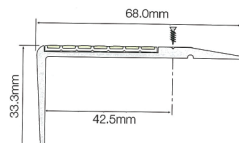

Escape Route Products to meet F6 Visibility in Escape Routes

F4-171 Step Nosing 68mm x 33mm
Available in standard lengths from 600mm to 1500mm in 100mm increments

Supplied pre-drilled with fixers. Adhesive and caulking gun available separately

E2-071 Step Edge Contrast 37mm
Available in standard lengths from 600mm to 1500mm in 100mm increments

E2-071 Standard for glue fixing
E2-071P Punched for screw fixing

Adhesive & caulking gun available separately

Escape Route Products to meet F6 Visibility in Escape Routes

F4-G111 Step Nosing 68mm x 33mm
Available in standard lengths from 600mm to 1500mm in 100mm increments

Supplied pre-drilled with fixers. Adhesive and caulking gun available separately