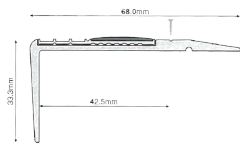

Escape Route Products to meet F6 Visibility in Escape Routes

F4-171 Step Nosing 68mm x 33mm
Available in standard lengths from 600mm to 1500mm in 100mm increments

Supplied pre-drilled with fixers. Adhesive and caulking gun available separately