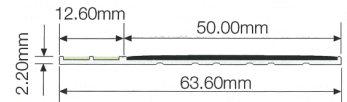

**OUR SAFETY
SIGNS MEET NZ
VISIBILITY
STANDARDS**

0800 007 ECO

CALL NOW WITH YOUR ENQUIRIES

- EMERGENCY EXIT SIGNS
- ESCAPE ROUTE PRODUCTS
- GUIDANCE STRIPS
- STAIR NOSINGS
- TRUSTY STEP
- ECO FIRESHIELD

Escape Route Products to meet F6 Visibility in Escape Routes

F4-171 Step Nosing 68mm x 33mm
Available in standard lengths from 600mm to 1500mm in 100mm increments

Supplied pre-drilled with fixers. Adhesive and caulking gun available separately

E2-071 Step Edge Contrast 37mm
Available in standard lengths from 600mm to 1500mm in 100mm increments

E2-071 Standard for glue fixing
E2-071P Punched for screw fixing

Adhesive & caulking gun available separately

Escape Route Products to meet F6 Visibility in Escape Routes

F4-G111 Step Nosing 68mm x 33mm
Available in standard lengths from 600mm to 1500mm in 100mm increments

Supplied pre-drilled with fixers. Adhesive and caulking gun available separately

G8-011 Step Edge Composite 37mm
Available in standard lengths from 600mm to 1500mm in 100mm increments

G8-011 Standard for glue fixing
G8-001P Punched for screw fixing

Adhesive & caulking gun available separately

Escape Route Products to meet F6 Visibility in Escape Routes

MS-26 Handrail Wall Strip 26mm
Available in 1000mm lengths

Supplied pre-drilled with fixers. Adhesive and caulking gun available separately

E14-175 Step Edge Contrast 64mm
Available in 1000mm lengths 600mm to 1500 in 100mm increments

E14-175 Standard for glue fixing
E14-175P Punched for screw fixing

Adhesive and caulking gun available separately

Emergency Exit Signs To Meet NZS F8/AS1

Surface Mounted

No Exit

Ceiling Mounted

Wall Mounted

Chain Suspension

All signs meet NZS F8/AS1 Standards