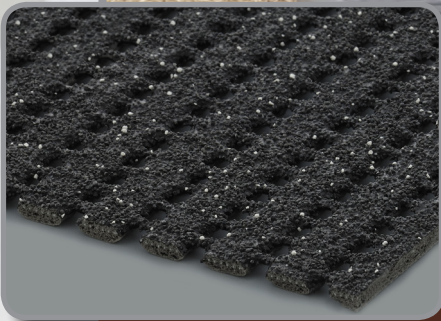

BEST ALL PURPOSE MAT

- Heavyweight anti-slip recycled rubber backing.
- Reinforced edge resists curling.
- Easy to clean, UV and fade resistant polyester carpet pile.
- Raised pattern removes debris and keeps floors clean.
- Made from 96% recycled material.

Texas Exterior Mats

Unique design ensures excellent dirt removal, with a free-draining anti slip surface. Crafted from heavy duty general purpose rubber, with safety beveled edges, it will not curl or blow away. Available sizes: 450x750mm, 800x1000mm, 900x1500mm

Remove mud, dirt and grass

Trooper Entrance Mats

For use in High Traffic Indoor Entranceway & Walkways, and covered Outdoor areas.

- Attractive high-low rib pattern
- Tough, long lasting Polyester pile
- Anti-trip 20mm wide PVC Edges
- Heavy Duty PVC backing
- Effectively traps dirt and water

Sizes available

Standard size mats: 600 x 900mm, 900x1500mm, 1200 x 1800mm

AKOPLUS

New, Improved, Heavy duty, extremely slip resistant matting for use anywhere slip control is required

Black

- ▶ Highly slip resistant
- ▶ Easy to install
- ▶ UV Resistant
- ▶ Excellent sound absorption
- ▶ Temperature and water resistant
- ▶ Free draining holes, suitable for icy conditions