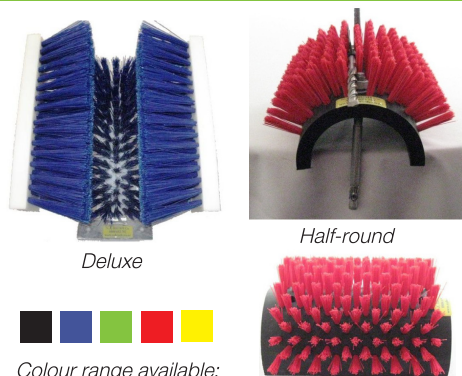

0800 007 ECO
CALL NOW WITH YOUR ENQUIRIES

- APARTMENTS
- MOTELS
- HOTELS
- RESORTS

Car Park Furniture

The most cost-effective speed hump

Regulatory signs

Shoe & Boot Cleaner

- Colour range available:
- Keep your complex clean with an EcoSmart hardwearing **Boot Cleaning Brush** that keeps mud & grass outside where it should be
 - Pick the colour that best suits your company colours.
 - Half-round: 240mm W x 150mm H x 270mm L
 - Deluxe 330mm W x 290 H x 320mm L

Entrance Mats All Purpose

- Unique design ensure excellent dirt removal
 - Free draining, anti-slip surface
 - Heavy duty general purpose rubber
 - Safety bevelled edges
 - Will not curl or blow away
 - Durable for intense wear areas
- Standard Sizes:** 450x750mm, 800x1000mm, 900x1500mm **Thickness:** 14mm

Frosty / Icy Area Matting

AKO-PLUS Safety Matting

- Highly slip resistant
 - Easy to install
 - UV Resistant
 - Excellent sound absorption
 - Temperature and water resistant
 - Free draining holes, suitable for icy conditions
- Standard Widths:** 900mm, 1200mm, 1800mm
Thickness: 7mm **Roll Length:** 10m

- High quality, long-lasting Wheelie Bins in a full size range
- Extensive range of colours available.
- Mix and match colour options available.
- Full range of signage options, including Bi-Lingual.

- Set up your own recycle station. (We can help)
- Custom made to order. Personalise your labels by adding your company logo.
- Labels are made from long lasting self adhesive stock & laminated for longevity.
- Check our website for other options.
- Small A5 size labels for lids & A4 for front.